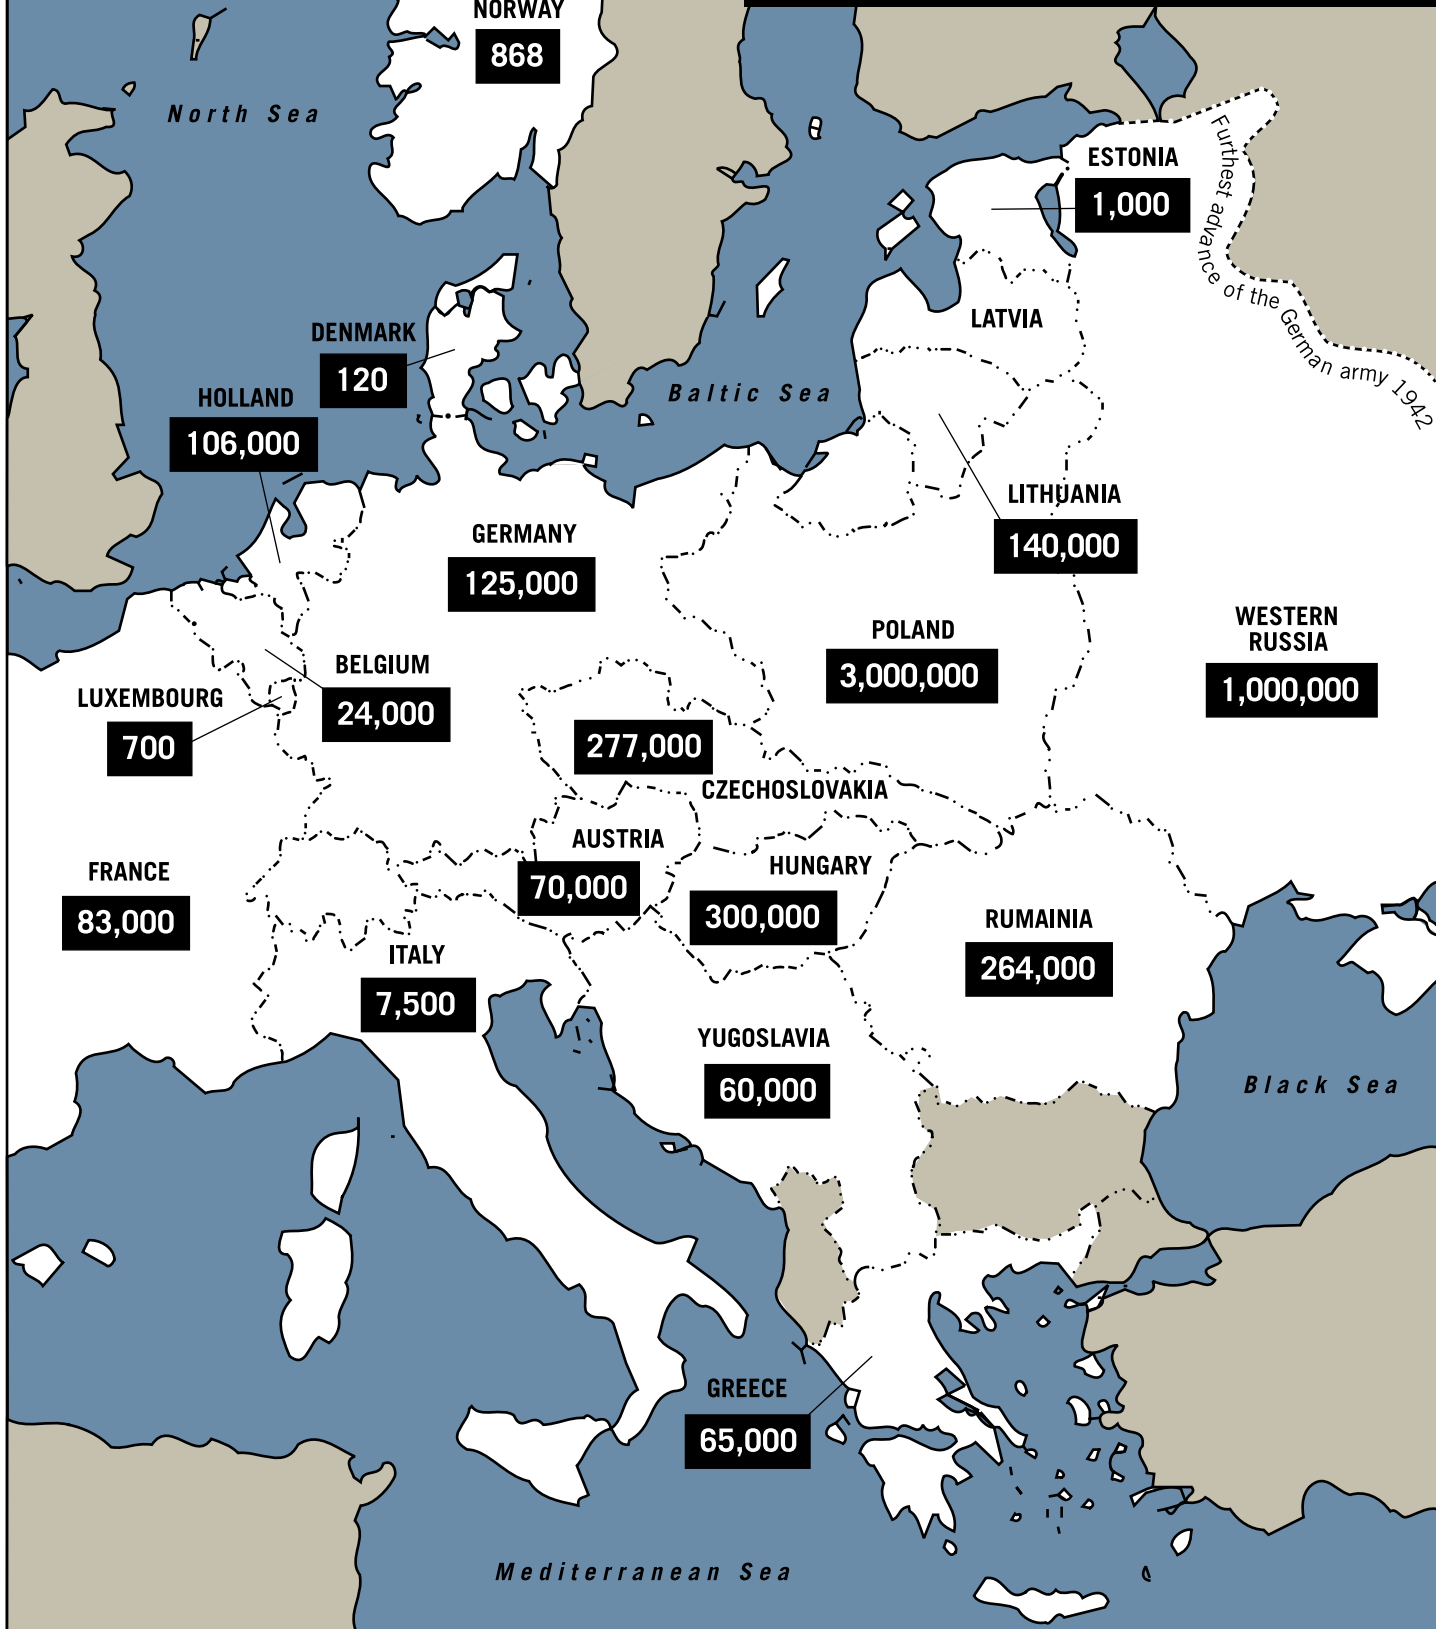

EUROPEAN FRONTIERS OF 1937

200 MILES
300 km

North Sea

Baltic Sea

Black Sea

Mediterranean Sea

Furthest advance of the German army 1942