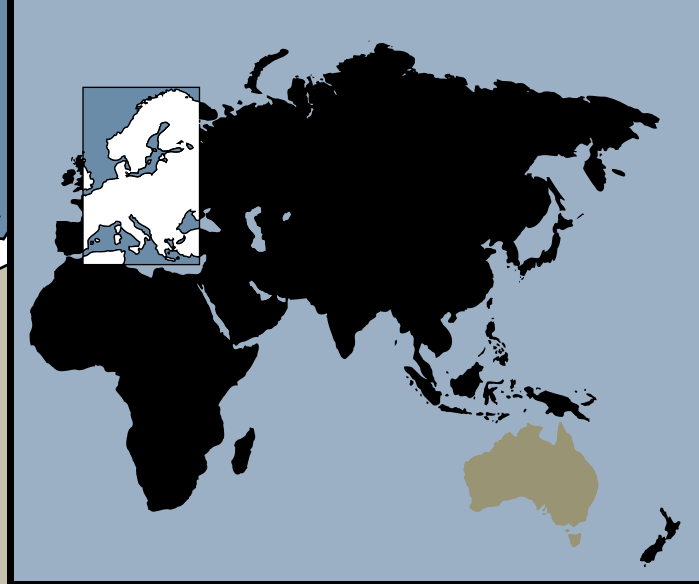

EUROPEAN FRONTIERS OF 1937

200 MILES
300 km

North Sea

Baltic Sea

Black Sea

Mediterranean Sea

Furthest advance of the German army 1942